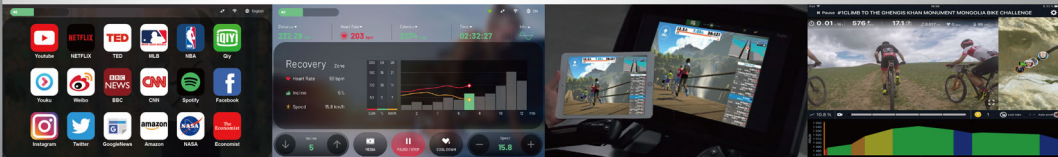

WELL-KNOWN WEBSITES

Netflix App, 17 Well-known and popular news, streaming service, or social networking sites with big icons to easy control the touch screen with more entertainment in your workout routine.

REAL TIME WORKOUT

Deliver incredibly detailed performance feedback in real-time to stimulate your performance in each training that you can review to make better decisions for suitable training to reach your goal.

WIRELESS SCREEN MIRRORING

Making you workout more enjoyable and engaging via the screen mirroring technology. Audio and visual stimulation can improve fitness performance, make you focus even harder on your workout, and easier to push your body further.

INTERACTIVE WORKOUT APP

Become your own personal trainer to provide outstanding running experience with more entertainment with your smart devices which make an excellent workout companion to help you get healthy and stay fit.